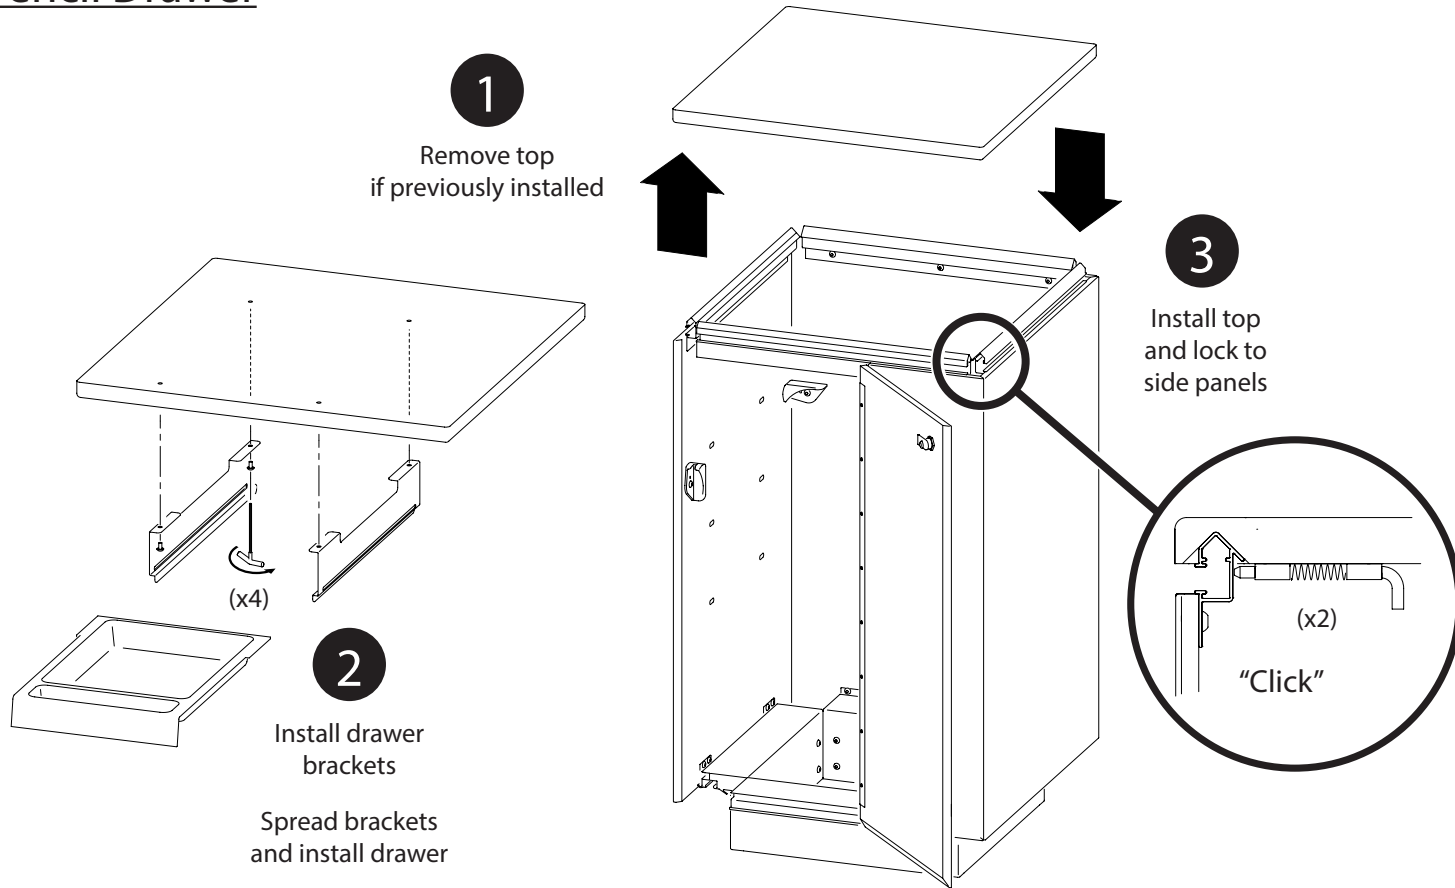

Pencil Drawer