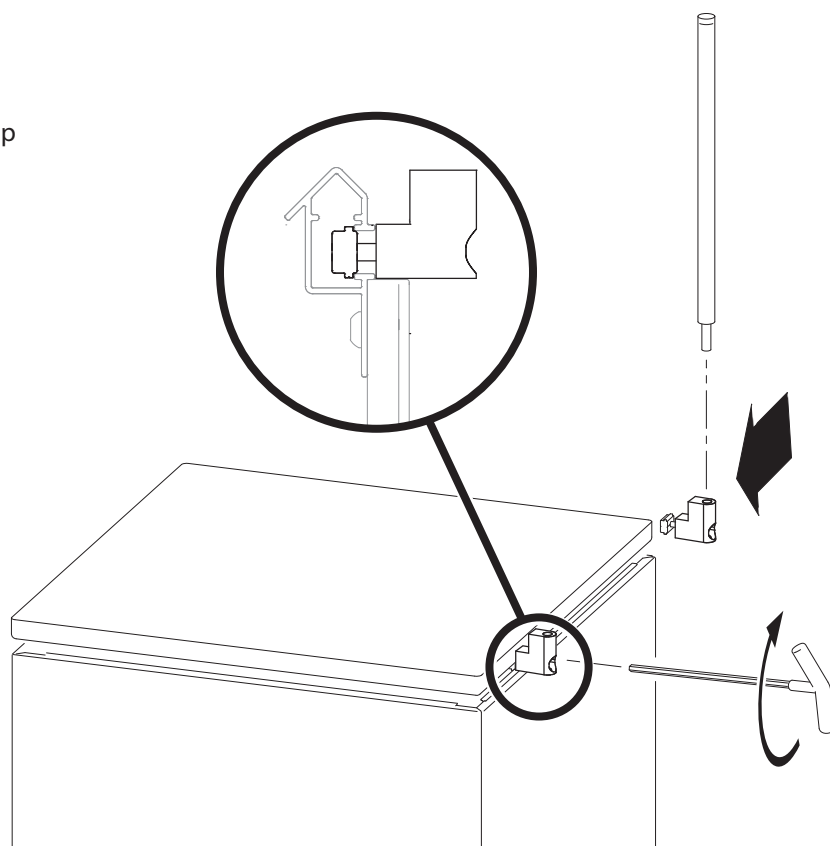

## Standard Cabinets

Cabinet Assembly

## Inside Cabinet Shelf

### Myriad Accessories for Use with Tablox

- Accessory Pole Base (1.5 cm x 103 cm) without cap
- Accessory Pole Top (1.5 cm x 58.5 cm) with cap
- Graphic Clip
- Literature Pocket
- Spanning Shelf for Backwall
- Elliptical Shelf, Frosted Acrylic (connects across 2 poles)
- Rectangle Shelf, Frosted Acrylic (connects across 2 poles)
- Rectangle Shelf, Silver Painted Steel (connects across 2 poles)
- Round Shelf, Frosted Acrylic (connects to 1 pole)
- Square Shelf, Frosted Acrylic (connects to 1 pole)
- Square Shelf, Silver Painted Steel (connects to 1 pole)
- Elliptical Shelf, Frosted Acrylic (pole top mount)
- Square Shelf, Frosted Acrylic (pole top mount)