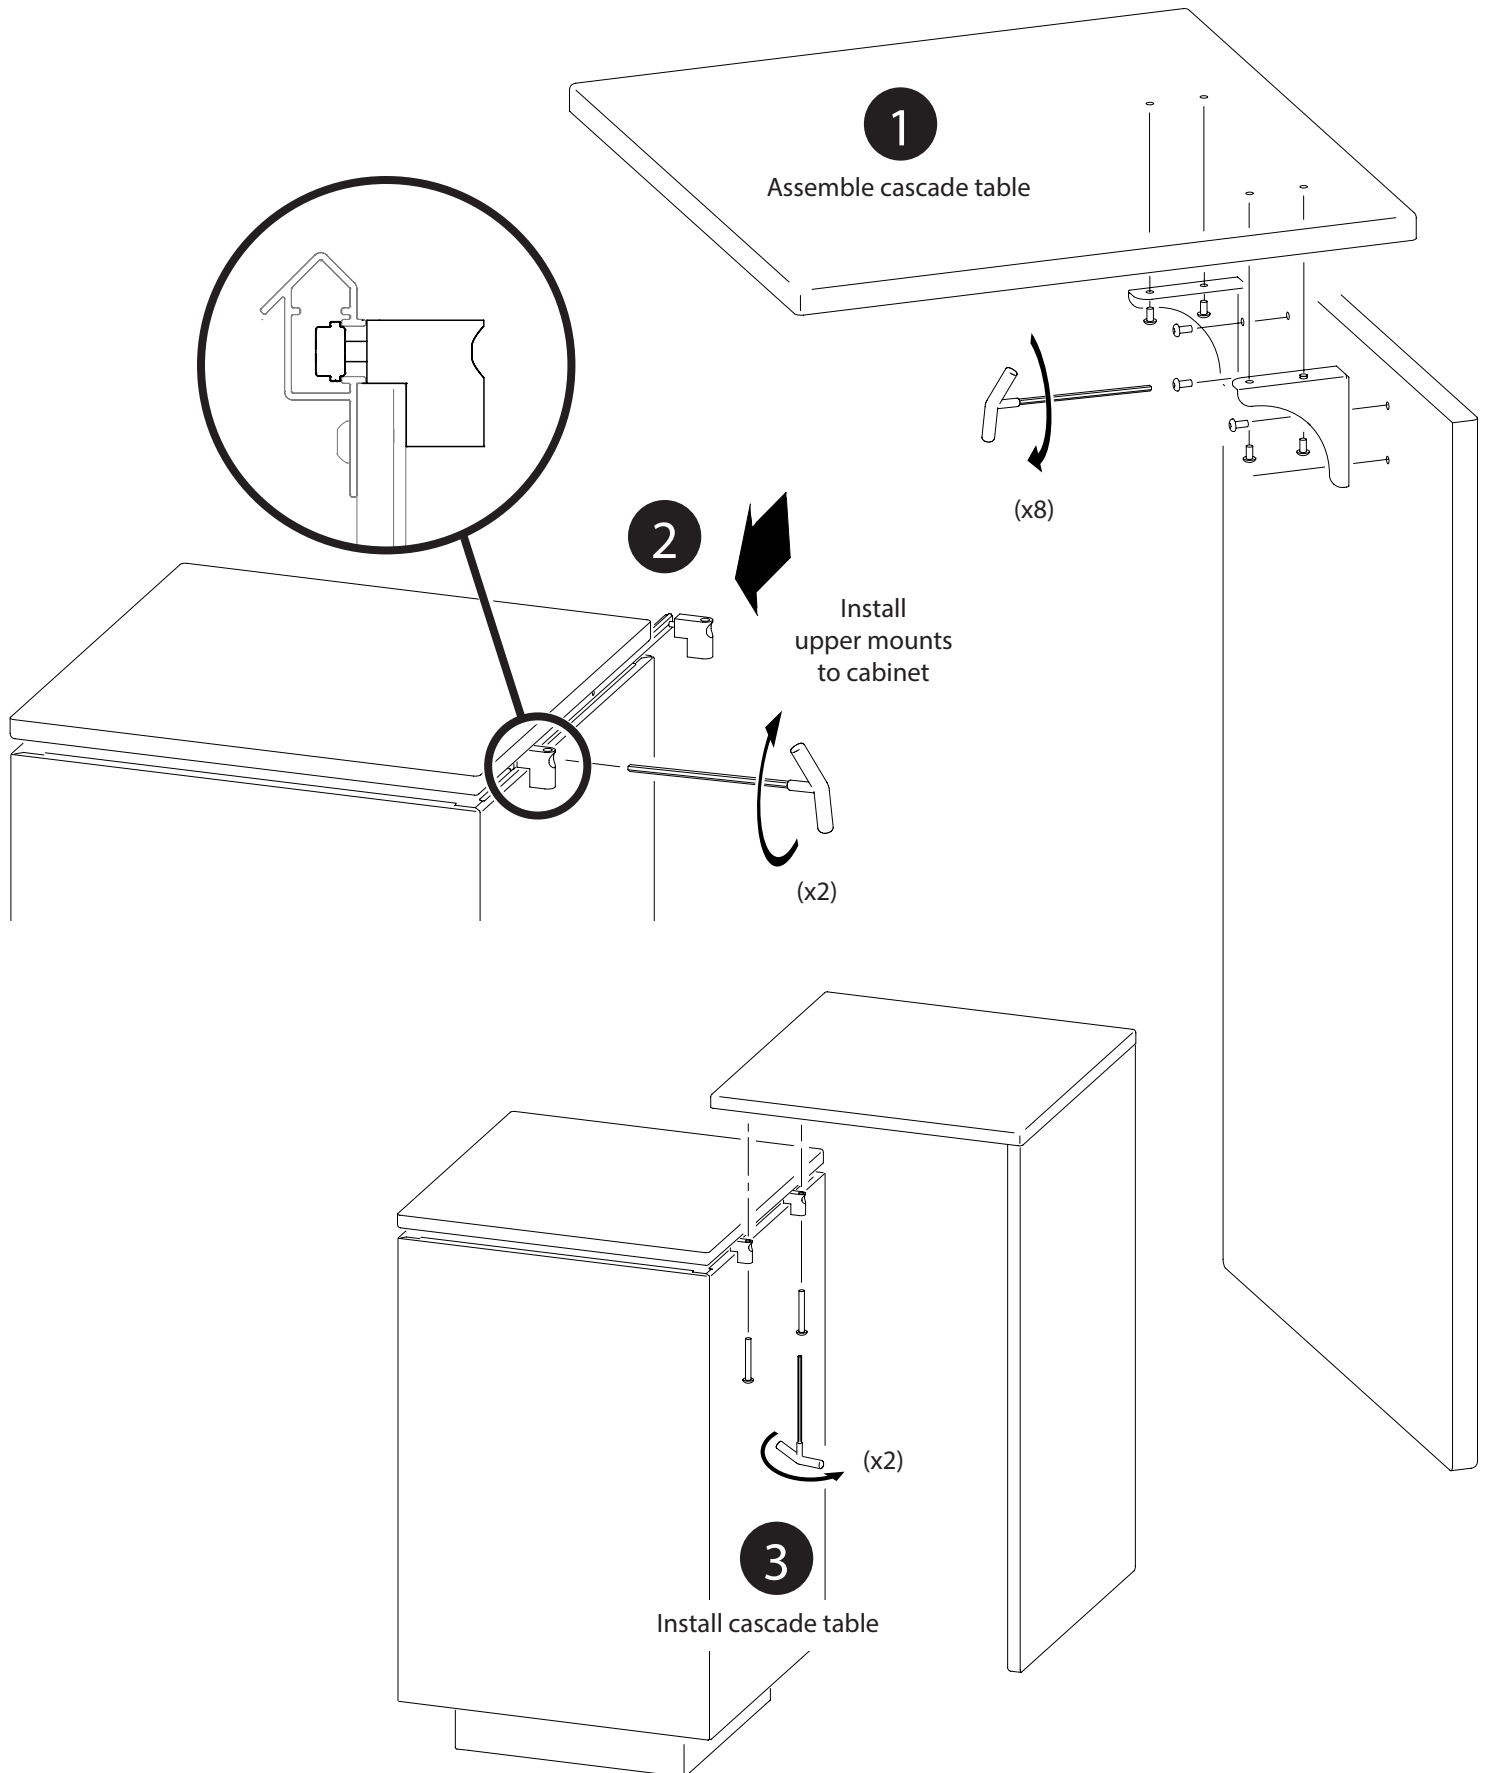

## Inside Cabinet Shelf

### Myriad Accessories for Use with Tablox

- Accessory Pole Base (1.5 cm x 103 cm) without cap
- Accessory Pole Top (1.5 cm x 58.5 cm) with cap
- Graphic Clip
- Literature Pocket
- Spanning Shelf for Backwall
- Elliptical Shelf, Frosted Acrylic (connects across 2 poles)
- Rectangle Shelf, Frosted Acrylic (connects across 2 poles)
- Rectangle Shelf, Silver Painted Steel (connects across 2 poles)
- Round Shelf, Frosted Acrylic (connects to 1 pole)
- Square Shelf, Frosted Acrylic (connects to 1 pole)
- Square Shelf, Silver Painted Steel (connects to 1 pole)
- Elliptical Shelf, Frosted Acrylic (pole top mount)
- Square Shelf, Frosted Acrylic (pole top mount)

## Fascia

Cascade Table

## Pencil Drawer