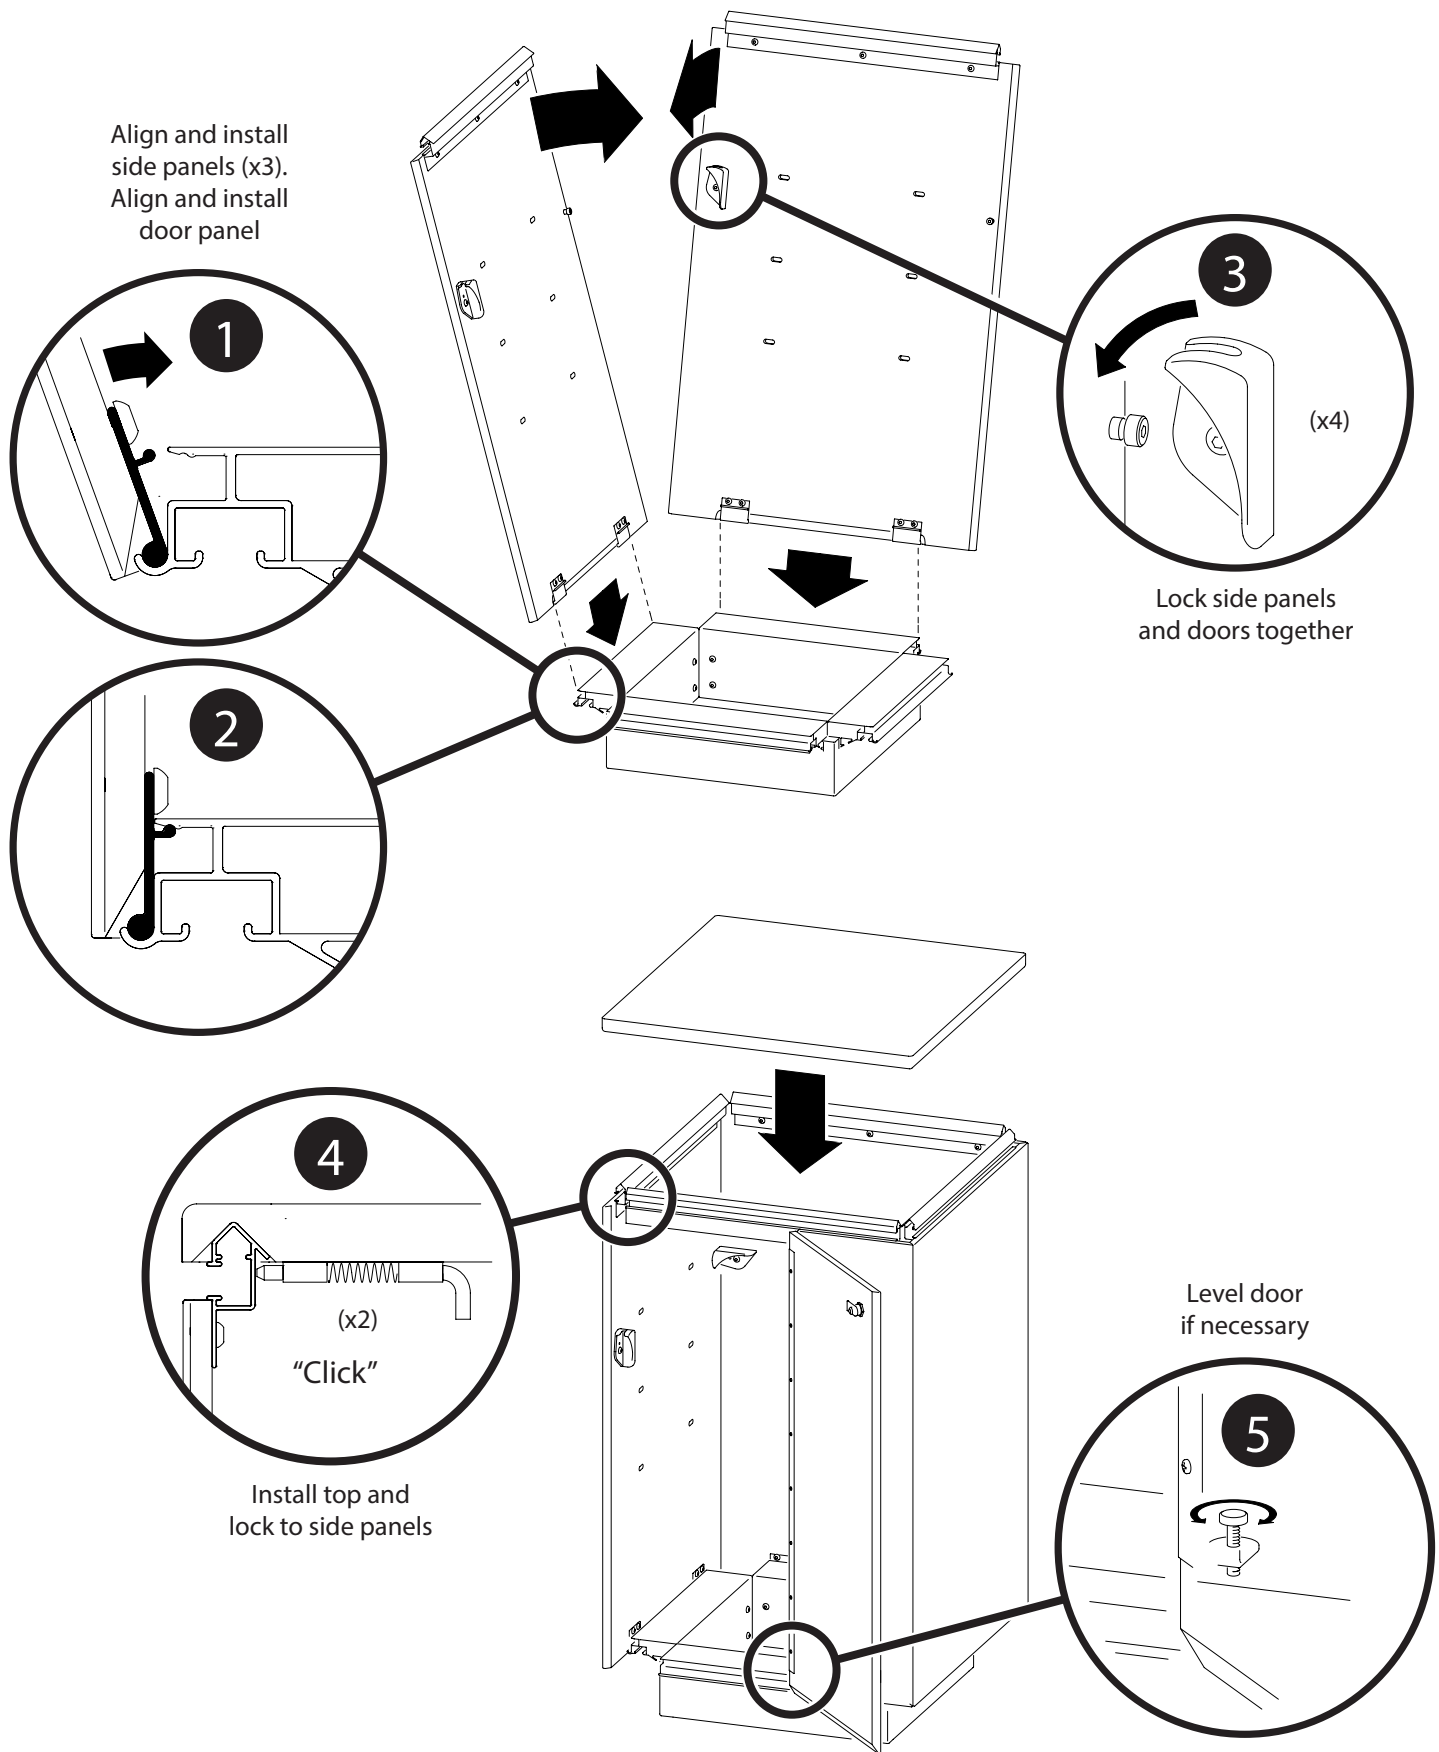

## Table of Contents

Packing & Unpacking.....	1	Fascia.....	4
Standard Cabinets.....	1	Cascade Table.....	5
Cabinet Assembly .....	2	Pencil Drawer .....	6
Accessories		Cabinet to Cabinet Connector .....	6
Inside Cabinet Shelf .....	3	Literature Rack.....	7
Myriad® Accessory Mount .....	3	Waterfall Bracket.....	7

## Standard Cabinets

Cabinet Assembly

## Inside Cabinet Shelf

### Myriad Accessories for Use with Tablox

- Accessory Pole Base (1.5 cm x 103 cm) without cap
- Accessory Pole Top (1.5 cm x 58.5 cm) with cap
- Graphic Clip
- Literature Pocket
- Spanning Shelf for Backwall
- Elliptical Shelf, Frosted Acrylic (connects across 2 poles)
- Rectangle Shelf, Frosted Acrylic (connects across 2 poles)
- Rectangle Shelf, Silver Painted Steel (connects across 2 poles)
- Round Shelf, Frosted Acrylic (connects to 1 pole)
- Square Shelf, Frosted Acrylic (connects to 1 pole)
- Square Shelf, Silver Painted Steel (connects to 1 pole)
- Elliptical Shelf, Frosted Acrylic (pole top mount)
- Square Shelf, Frosted Acrylic (pole top mount)