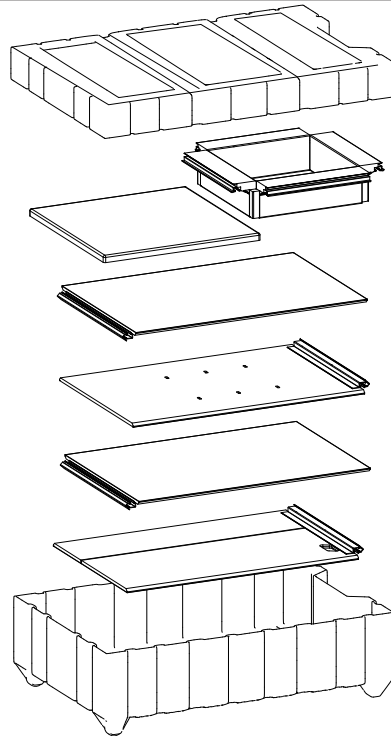

Table of Contents

Packing & Unpacking.....	1	Fascia.....	4
Standard Cabinets.....	1	Cascade Table.....	5
Cabinet Assembly	2	Pencil Drawer	6
Accessories		Cabinet to Cabinet Connector	6
Inside Cabinet Shelf	3	Literature Rack.....	7
Myriad® Accessory Mount	3	Waterfall Bracket.....	7

Packing & Unpacking