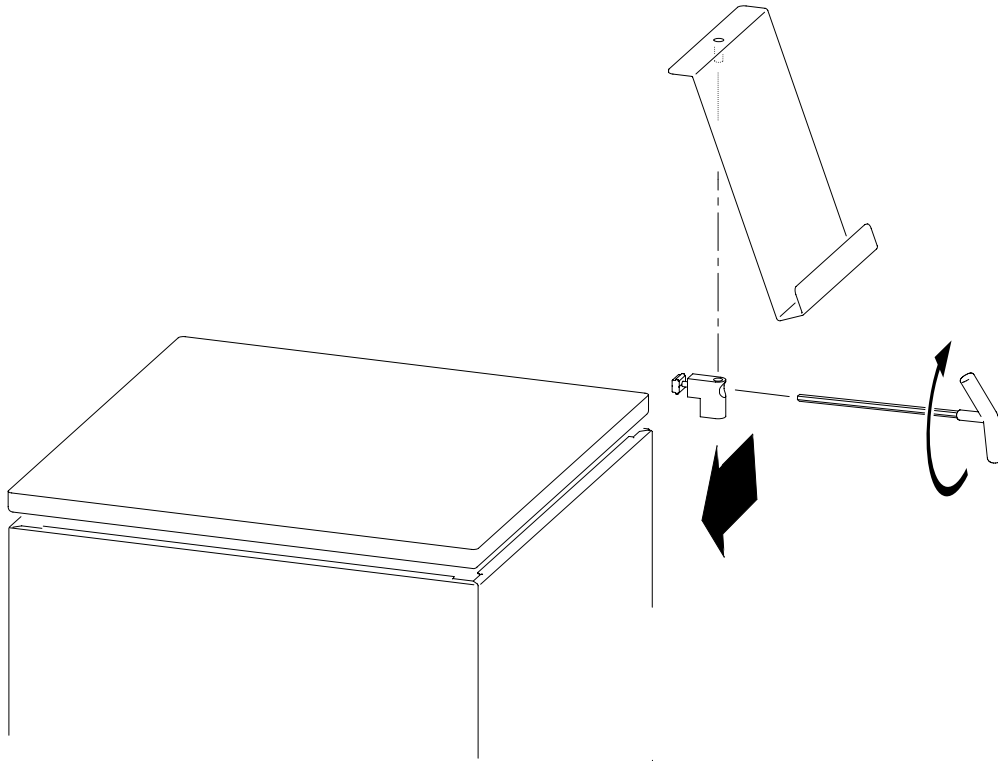

Literature Rack