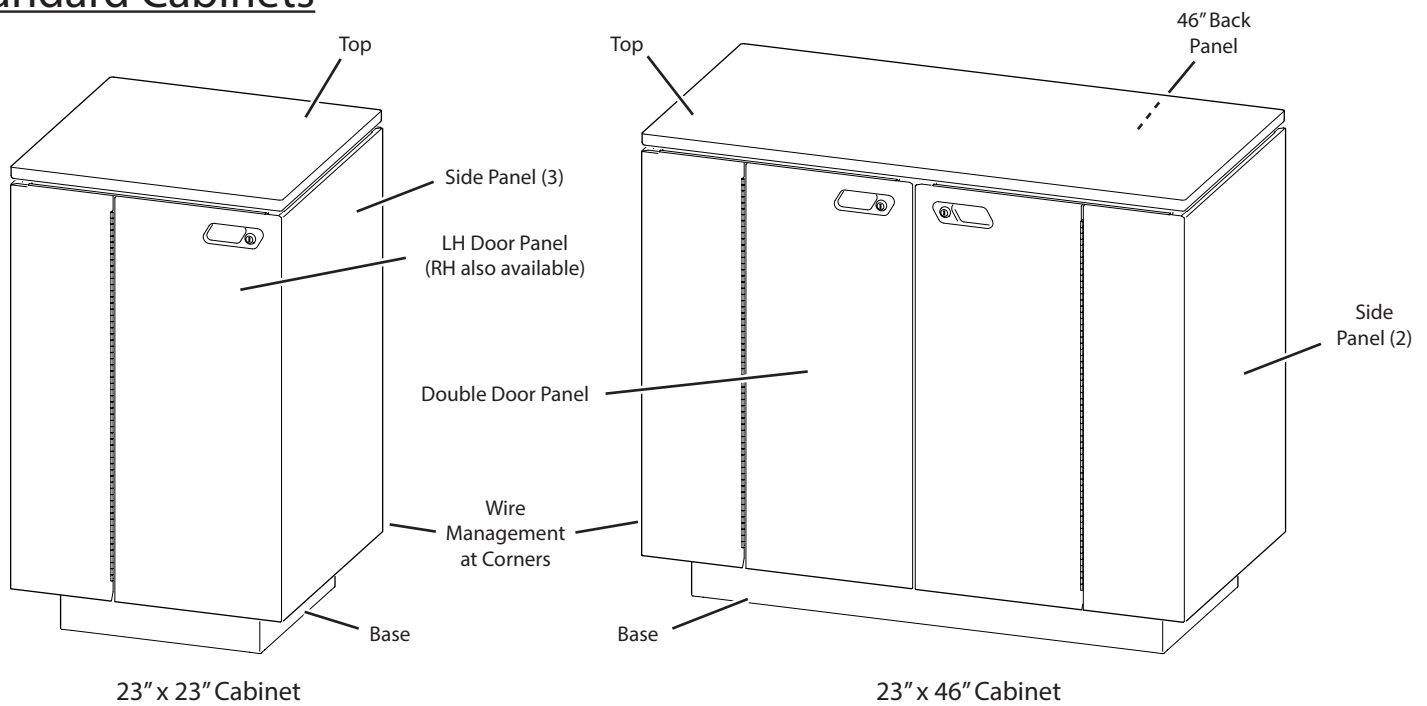

Standard Cabinets