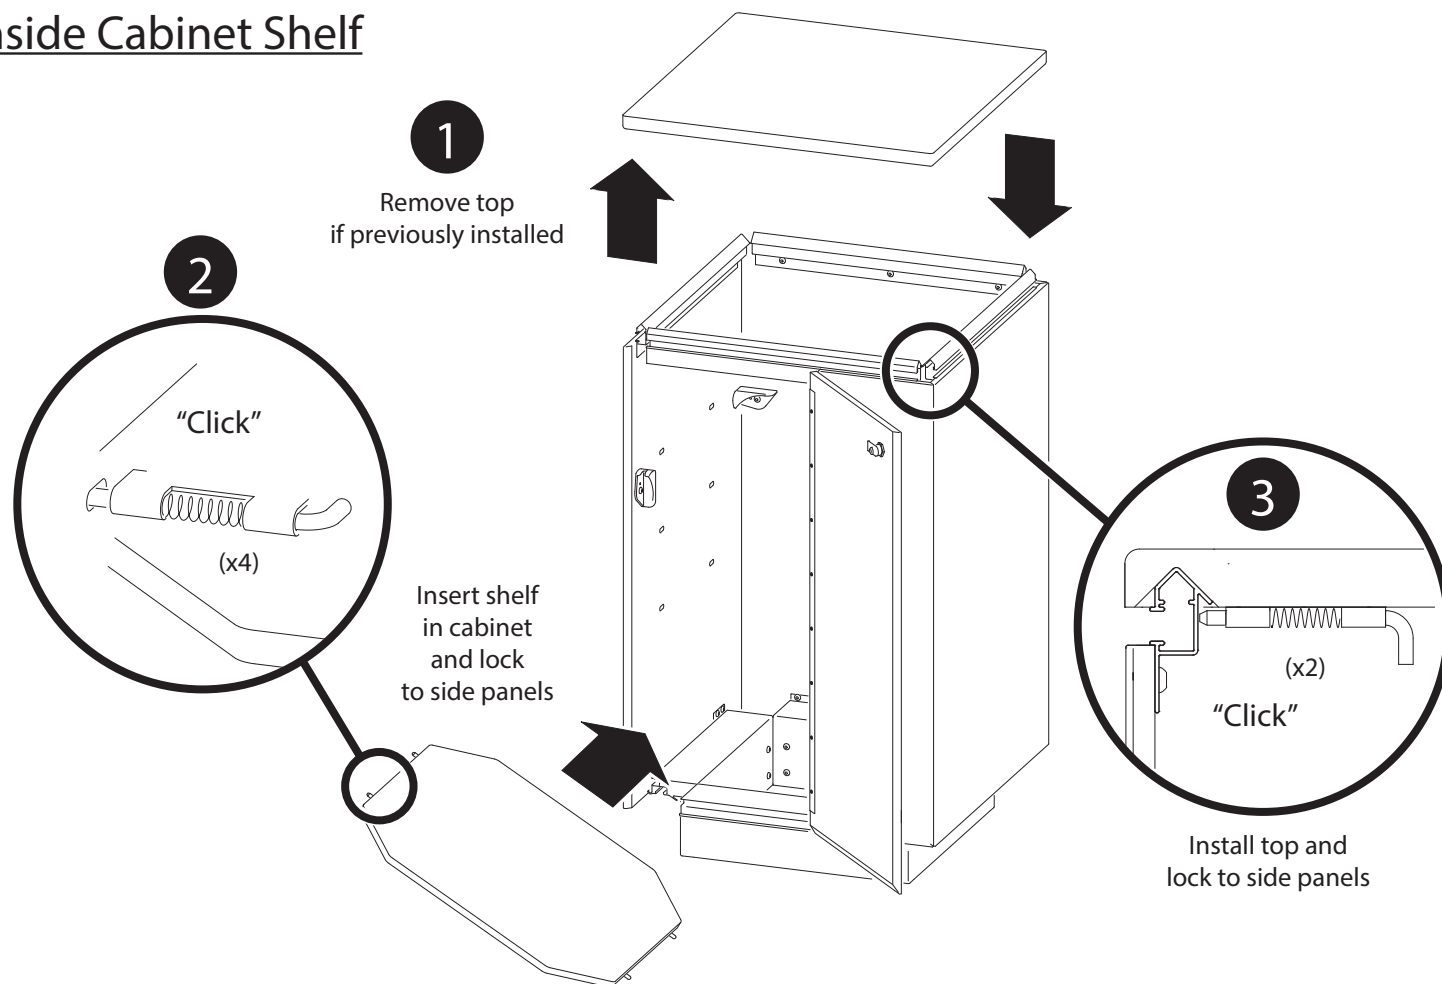

## Table of Contents

Packing & Unpacking.....	1	Fascia.....	4
Standard Cabinets.....	1	Cascade Table.....	5
Cabinet Assembly .....	2	Pencil Drawer .....	6
Accessories		Cabinet to Cabinet Connector .....	6
Inside Cabinet Shelf .....	3	Literature Rack.....	7
Myriad® Accessory Mount .....	3	Waterfall Bracket.....	7

## Standard Cabinets

Cabinet Assembly

## Inside Cabinet Shelf

### Myriad Accessories for Use with Tablox

- Accessory Pole Base (1.5 cm x 103 cm) without cap
- Accessory Pole Top (1.5 cm x 58.5 cm) with cap
- Graphic Clip
- Literature Pocket
- Spanning Shelf for Backwall
- Elliptical Shelf, Frosted Acrylic (connects across 2 poles)
- Rectangle Shelf, Frosted Acrylic (connects across 2 poles)
- Rectangle Shelf, Silver Painted Steel (connects across 2 poles)
- Round Shelf, Frosted Acrylic (connects to 1 pole)
- Square Shelf, Frosted Acrylic (connects to 1 pole)
- Square Shelf, Silver Painted Steel (connects to 1 pole)
- Elliptical Shelf, Frosted Acrylic (pole top mount)
- Square Shelf, Frosted Acrylic (pole top mount)