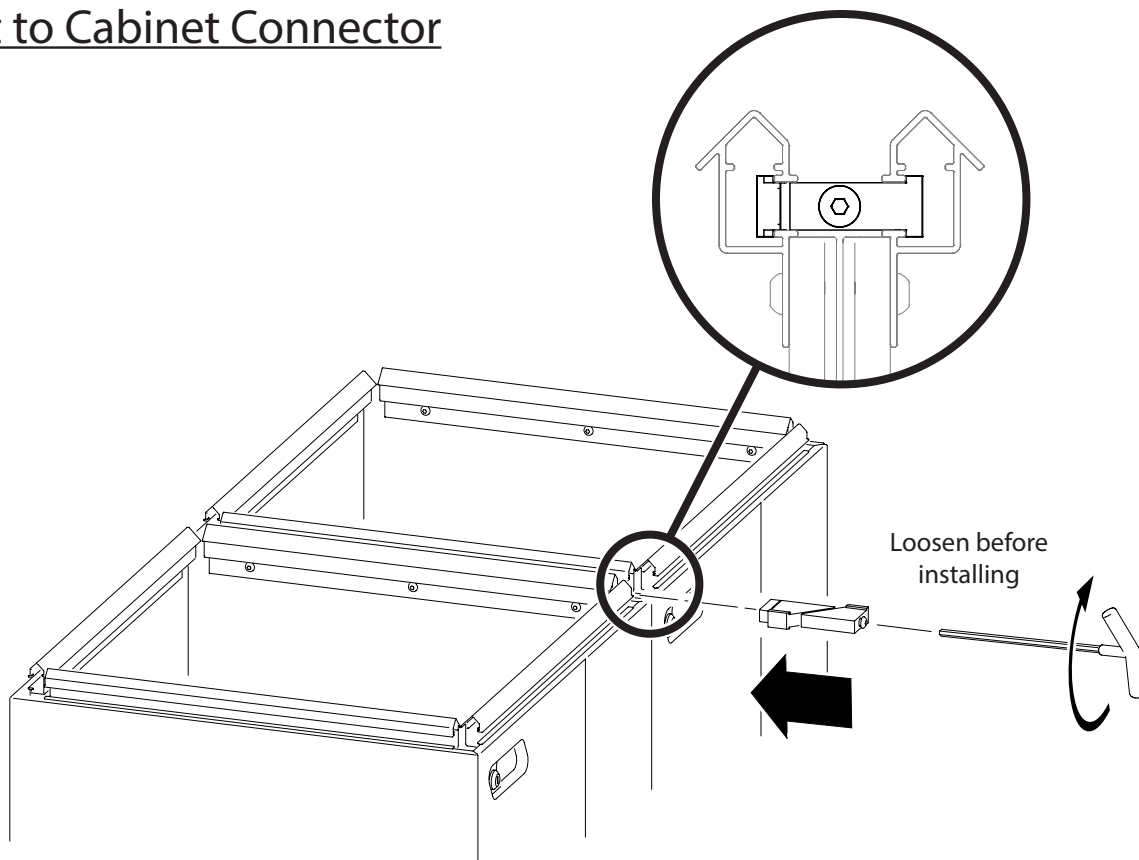

Cabinet to Cabinet Connector